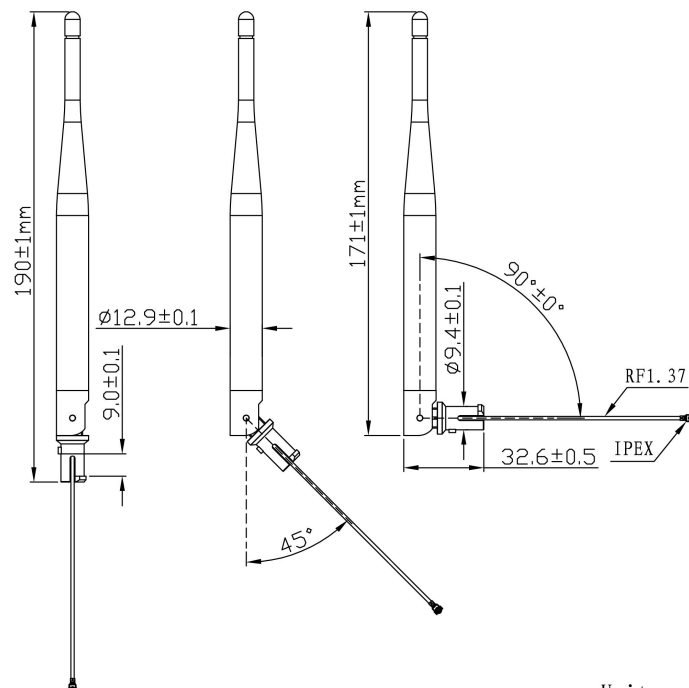

WIFI Antenna

JCW410-1

DIMENSIONS

Unit: mm

JIAXING JINCHANG ELECTRONIC TECHNOLOGY CO.,LTD

Add: 398#, Zhenye Road, South Street, Jiaxing, Zhejiang, China

Http:// www.jinchanggps.com

E-mail: jcgps@vip.163.com

Tel: 86-0573-83692157/83692605/83958637 Fax: 86-0573-83958635

SPECIFICATIONS

Item	Specifications	
Antenna	Frequency Range	2400~2483.5MHz
	Band Width	83.5MHz
	Polarization	Linear
	Gain	5dBi
	V.S.W.R	<2.0
	Impedance	50 Ω
Mechanical	Cable	RG178/RF1.37 or others
	Connector	IPEX or others
	Mounting Method	Screw
Environmental	Operating Temperature	-40℃~+85℃
	Vibration	10 to 55Hz with 1.5mm amplitude 2hours
	Environmentally Friendly	ROHS Compliant