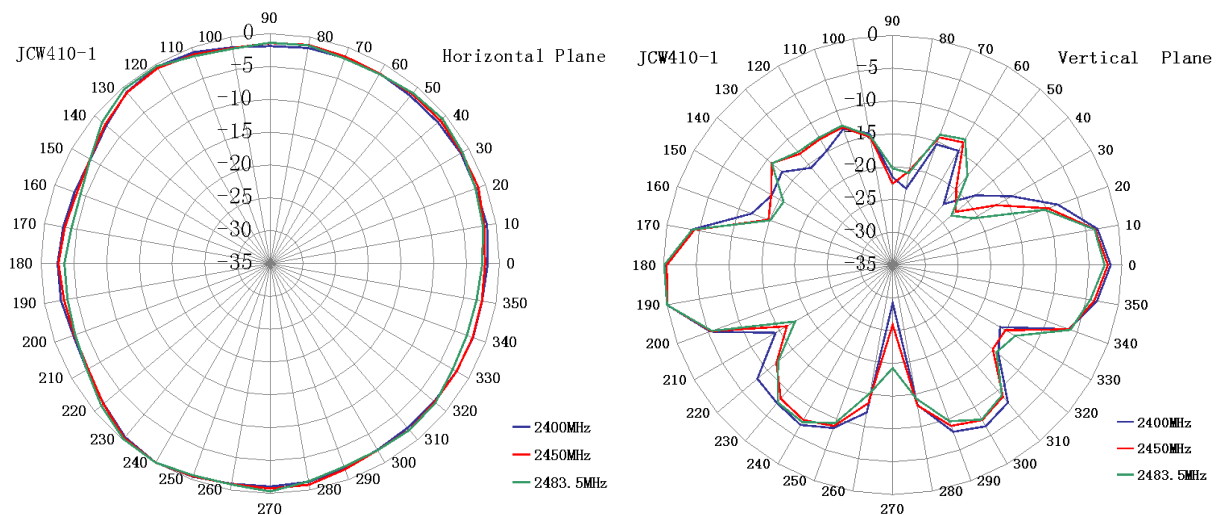

SPECIFICATIONS

Item	Specifications	
Antenna	Frequency Range	2400~2483.5MHz
	Band Width	83.5MHz
	Polarization	Linear
	Gain	5dBi
	V.S.W.R	<2.0
	Impedance	50 Ω
Mechanical	Cable	RG178/RF1.37 or others
	Connector	IPEX or others
	Mounting Method	Screw
Environmental	Operating Temperature	-40℃~+85℃
	Vibration	10 to 55Hz with 1.5mm amplitude 2hours
	Environmentally Friendly	ROHS Compliant

Radiation Pattern

JIAXING JINCHANG ELECTRONIC TECHNOLOGY CO.,LTD

Add: 398#, Zhenye Road, South Street, Jiaxing, Zhejiang, China

Http:// www.jinchanggps.com

E-mail: jcgps@vip.163.com

Tel: 86-0573-83692157/83692605/83958637 Fax: 86-0573-83958635